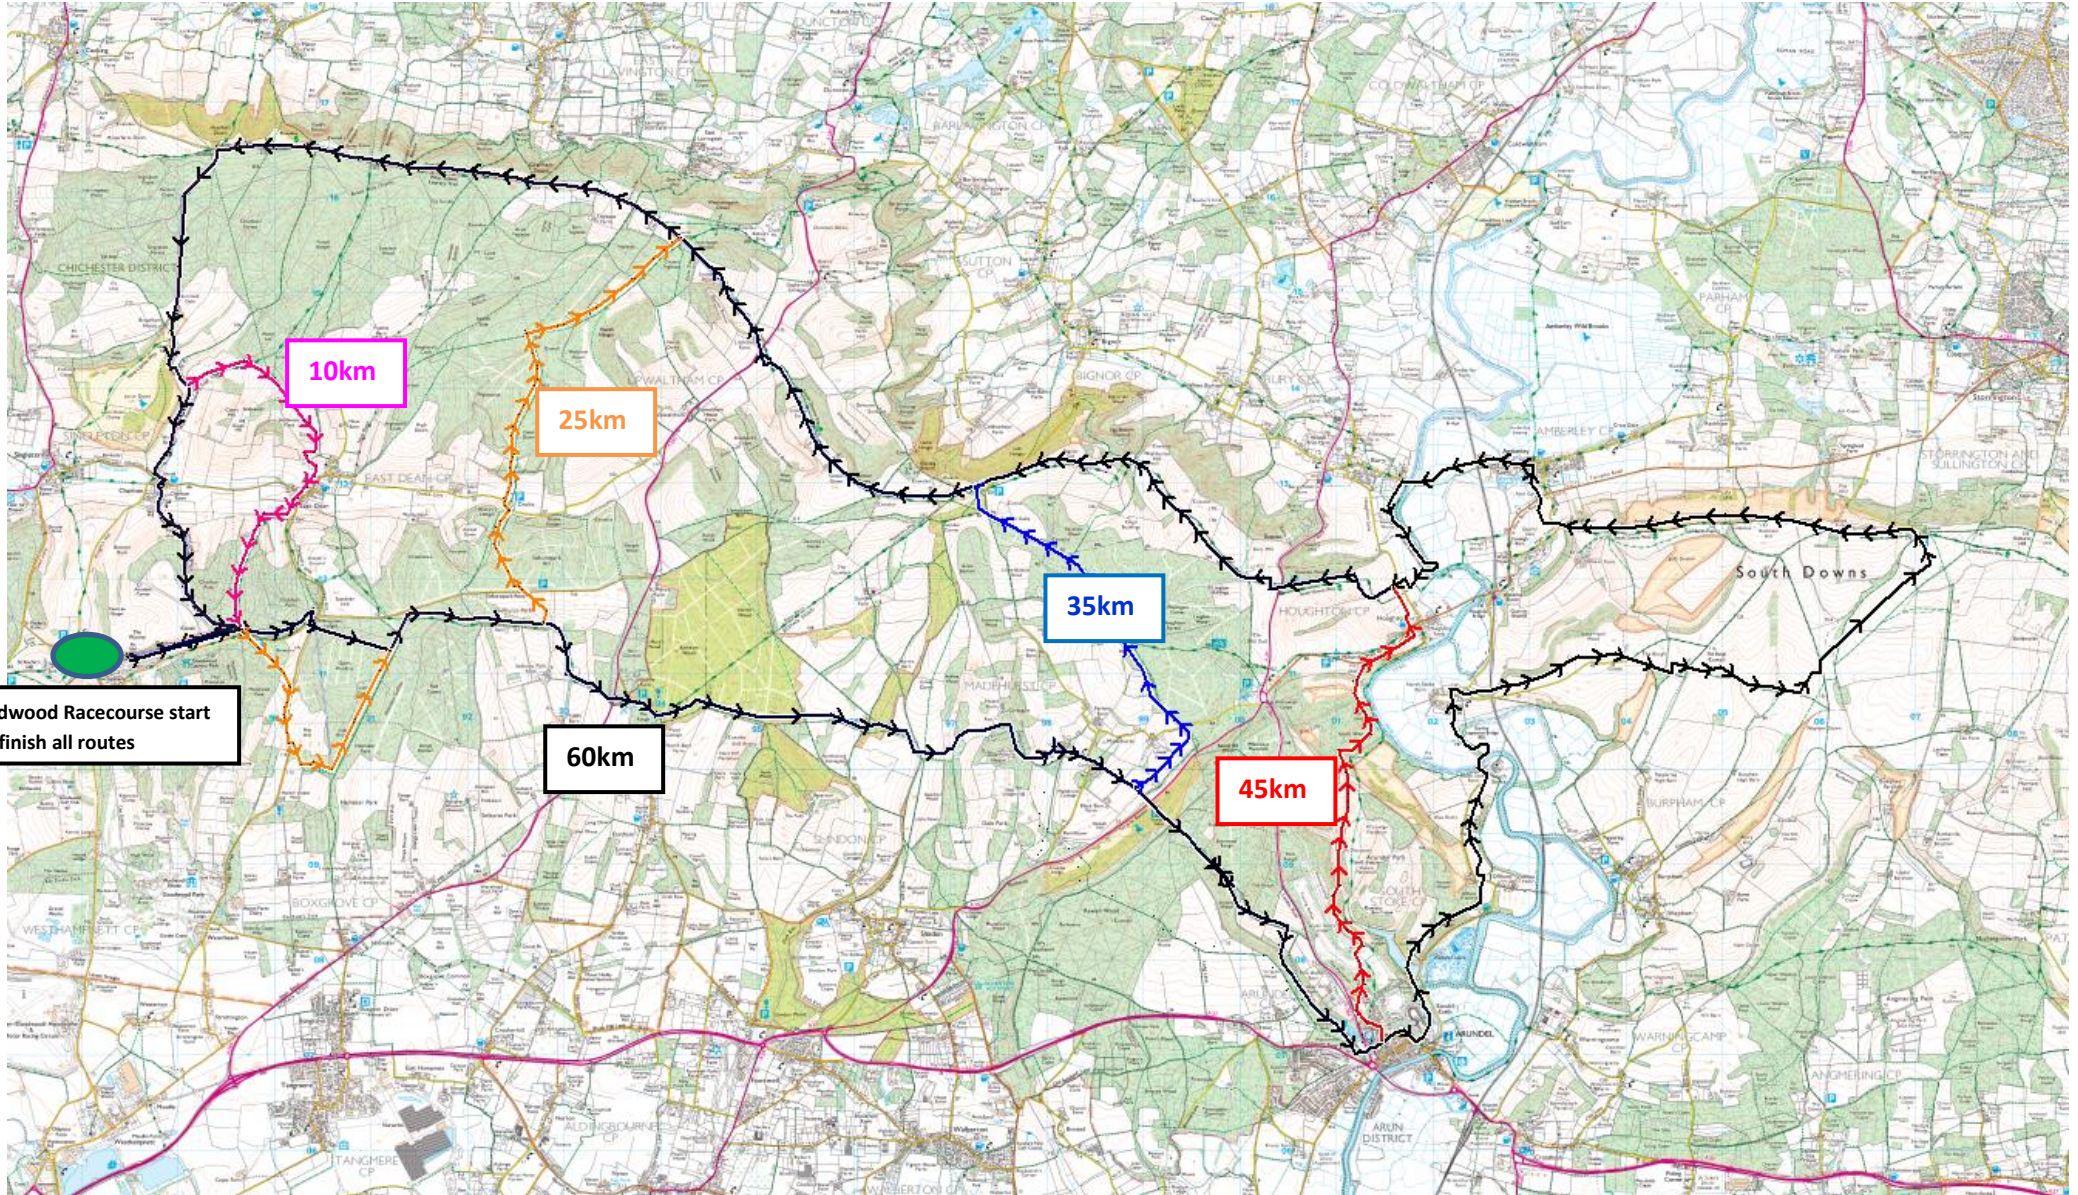

**Just Walk Route Overviews (all routes are circular and go anti-clockwise)**

The black route is the 60km and all other routes are shorter loops within the 60km route. The 60km route goes anti-clockwise

**Red shows the 45km route loop going anti-clockwise, blue shows the 35km route loop going anti-clockwise, orange shows the 25km route loop going anti-clockwise, pink shows the 10km route loop which is the only route that goes clockwise**

*(The routes are subject to change at any time due to permissions and route consultations)*

Goodwood Racecourse start and finish all routes

10km

25km

35km

60km

45km